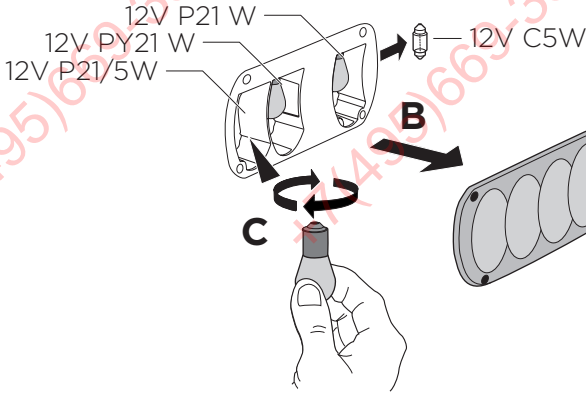

i

926: 13-pin