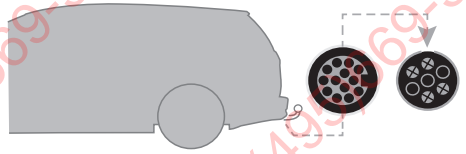

9906

7-zu-13 pol Adapter
7-to-13 pin Adapter

9907

13-zu-7 pol Adapter
13-to-7 pin Adapter

9261

Vierte Fahrrad Adapter
4th Bike Adapter

9241

Ersatzrad Adapter
Spare Wheel Adapter

9762

Neutrales kennzeichen
Temporary registration plate

9904

3. Bremsleuchte 13-pin
3rd Brake-light 13-pin

Thule One-Key System

544	x4
596	x6
588	x8
452	x12