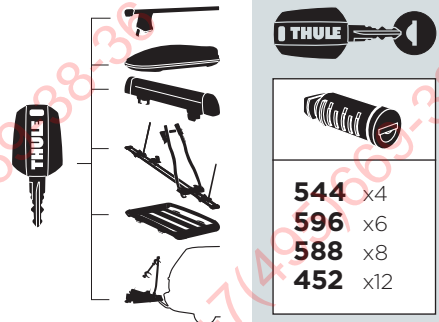

9241

Ersatzrad Adapter  
Spare Wheel Adapter

9762

Neutrales kennzeichen  
Temporary registration plate

9904

3. Bremsleuchte 13-pin  
3rd Brake-light 13-pin

Thule One-Key System

544	x4
596	x6
588	x8
452	x12