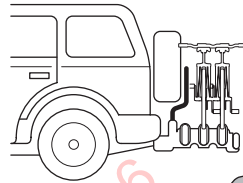

9241

Ersatzrad Adapter
Spare Wheel Adapter