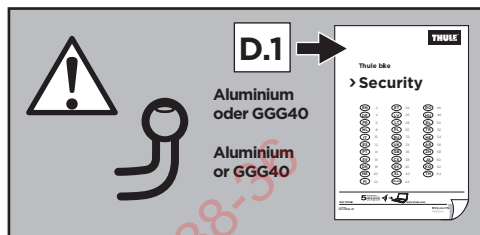

EN Tow bar-mounted bike carrier
DE Fahrradträger für die Anhängerkupplung
FR Porte-vélos sur boule d'attelage
NL Fietsdrager voor op de trekhaak
IT Portabici da installare sul gancio da traino
ES Portabicicletas de bola de remolque
PT Suporte para bicicleta para engate
SV Dragkroksmonterad cykelhållare
DK Cykelholder, der er monteret på anhængertræk
NO Hengerfestemonteerte lasteholdere
FI Vetokoukkuun kiinnitettävä polkupyöräteline
ET Haakekonsule paigaldatav jalgrattahoidik
LV Uz piekabes āķa uzstādāms velosipēdu turētājs
LT Prie gražulo tvirtinami dviračių laikikliai
PL Bagażnik rowerowy montowany na haku holowniczym
RU Устанавливаемое на фаркопе крепление для велосипедов

UK Багажник для велосипедів, що монтується на буксирній штанзі
BG Багажник за велосипеди, монтиран на теглича
CS Nosič jízdních kol s montáží na tažné zařízení
SK Nosič bicyklov s montážou na ťažné zariadenie
SL Prtljažnik za kolesa za na vlečno kljuko
HR/BIH Nosač bicikla koji se postavlja na kuku za vuču
RO Suport pentru bicicletă montat pe bara de tracțiune
HU Vonóhorogra szerelhető kerékpártartó
EL Σχόρα ποδηλάτου κοτσαστόρου
TR Çeki demirine bağlanan bisiklet taşıyıcı
حامل الدراجة للتثبيت على قضيب القطر
HE
AR
ZH 拖杆安装式托架
JA トウバーマウント型サイクルキャリア
KO 투우바 장착 자전거 캐리어
TH ครองยึดจับจักรยานแบบติดตั้งกับอุปกรณ์ลากพ่วงท้ายรถ